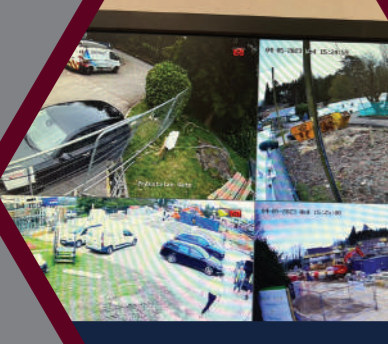

Security Dog Handler K9

Security Guarding

Traffic Marshal & Gate Man

Mobile Patrol

Monitored CCTV Tower

Vacant Property

Time Lapse Camera

Reception & Concierge

Event Security

Fire Marshal

Remote Monitoring

Construction Site Security

## Traffic Marshal

Monitor and manage the vehicles entering and leaving your construction sites.

The traffic marshals acts as ears and eyes of construction sites vehicle drivers. Fast K9 traffic marshals are trained to control and manage site traffic in order to ensure the safety of site workers and general public.